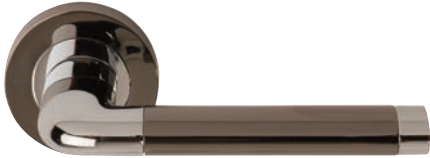

1 125mm 52mm 56mm Finishes: PEB

Pre-packed escutcheons are packed in singles.

ESCUTCHEONS PCP/PEB & PEB

Designer Door Furniture

Argo Lever on Round Rose

Description	Boxed			Clam Packed	
	Inner Qty	Case Qty	Code	Qty	Code
Passage (1 set)	1	20	3570	2	53570
Privacy (1 set)	1	20	3570-PRV		N/A
Keyhole Escutcheon (pair)	1	10	3576	5	53576
Euro Escutcheon (pair)	1	10	3577	5	53577
Bath Turn/Release (set)	1	10	3578	5	53578